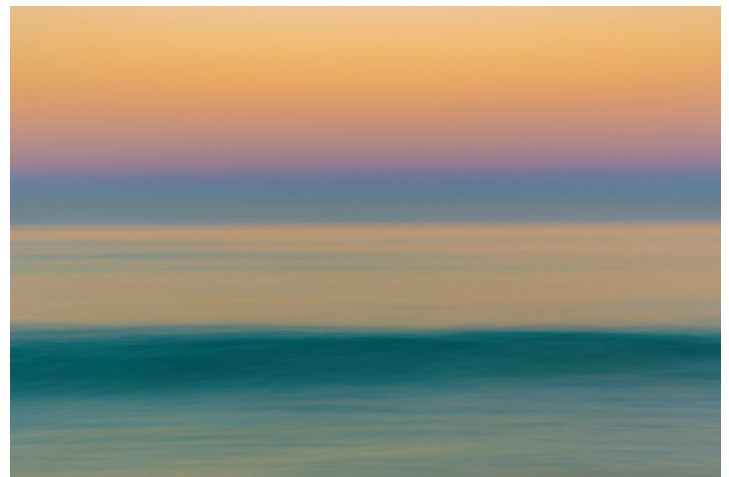

VESI COLLECTION
BEN WILLIAMS | FINE ART PHOTOGRAPHY

PIGMENT INK ON ARCHIVAL GOLD FIBRE GLOSS 310GSM AND FRAMED ART GLASS
MEASUREMENTS REFERS TO OVERALL FRAMED SIZE

INJIDUP NATURAL SPA
45 X 60CM \$500

CONTOS COASTLINE
45 X 60CM \$500

SAFE HAVEN
45 X 60CM \$500

DUSK AT NORTH BEACH
45 X 60CM \$500

BEN WILLIAMS
FINE ART PHOTOGRAPHY

VESI COLLECTION
BEN WILLIAMS | FINE ART PHOTOGRAPHY

PIGMENT INK ON ARCHIVAL GOLD FIBRE GLOSS 310GSM AND FRAMED ART GLASS
MEASUREMENTS REFERS TO OVERALL FRAMED SIZE

REFLECTIONS
49 X 60CM \$500

THE BOATSHED
49 X 60CM \$500

THE JOURNEY
45 X 60CM \$500

FADE
45 X 60CM \$500

BEN WILLIAMS
FINE ART PHOTOGRAPHY

VESI COLLECTION
BEN WILLIAMS | FINE ART PHOTOGRAPHY

PIGMENT INK ON ARCHIVAL GOLD FIBRE GLOSS 310GSM AND FRAMED ART GLASS
MEASUREMENTS REFERS TO OVERALL FRAMED SIZE