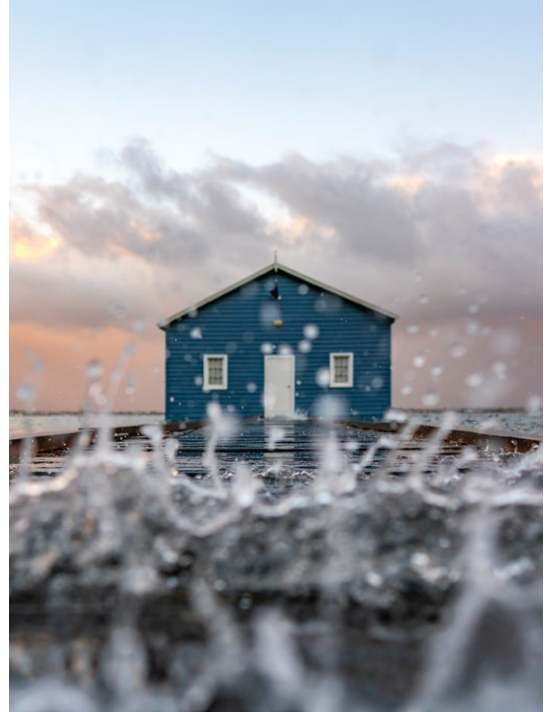

VESI COLLECTION
BEN WILLIAMS | FINE ART PHOTOGRAPHY

PIGMENT INK ON ARCHIVAL GOLD FIBRE GLOSS 310GSM AND FRAMED ART GLASS
MEASUREMENTS REFERS TO OVERALL FRAMED SIZE

INJIDUP NATURAL SPA
45 X 60CM \$500

CONTOS COASTLINE
45 X 60CM \$500

SAFE HAVEN
45 X 60CM \$500

DUSK AT NORTH BEACH
45 X 60CM \$500

BEN WILLIAMS
FINE ART PHOTOGRAPHY

VESI COLLECTION
BEN WILLIAMS | FINE ART PHOTOGRAPHY

PIGMENT INK ON ARCHIVAL GOLD FIBRE GLOSS 310GSM AND FRAMED ART GLASS
MEASUREMENTS REFERS TO OVERALL FRAMED SIZE

REFLECTIONS
49 X 60CM \$500

THE BOATSHED
49 X 60CM \$500

THE JOURNEY
45 X 60CM \$500

FADE
45 X 60CM \$500

BEN WILLIAMS
FINE ART PHOTOGRAPHY

VESI COLLECTION
BEN WILLIAMS | FINE ART PHOTOGRAPHY

PIGMENT INK ON ARCHIVAL GOLD FIBRE GLOSS 310GSM AND FRAMED ART GLASS
MEASUREMENTS REFERS TO OVERALL FRAMED SIZE