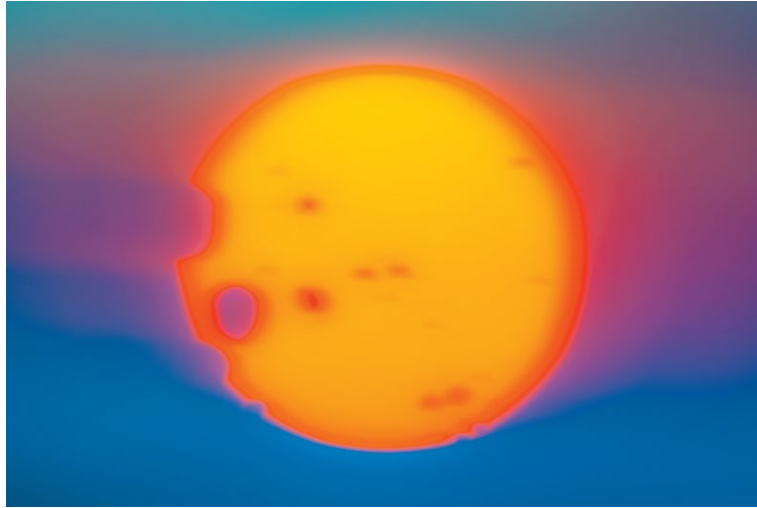

DUALITY
COLLECTION

BEN WILLIAMS
FINE ART PHOTOGRAPHY

DUALITY COLLECTION
BEN WILLIAMS | FINE ART PHOTOGRAPHY

PIGMENT INK ON ARCHIVAL GOLD FIBRE GLOSS 310GSM AND FRAMED ART GLASS
MEASUREMENTS REFERS TO OVERALL FRAMED SIZE
ALL PHOTOS ARE LIMITED EDITION OF 10 TOTAL PRINTS

DUALITY
76 X 106CM \$1800

BALANCE
45 X 60CM \$700

DUALITY COLLECTION
BEN WILLIAMS | FINE ART PHOTOGRAPHY

PIGMENT INK ON ARCHIVAL GOLD FIBRE GLOSS 310GSM AND FRAMED ART GLASS
MEASUREMENTS REFERS TO OVERALL FRAMED SIZE
ALL PHOTOS ARE LIMITED EDITION OF 10 TOTAL PRINTS