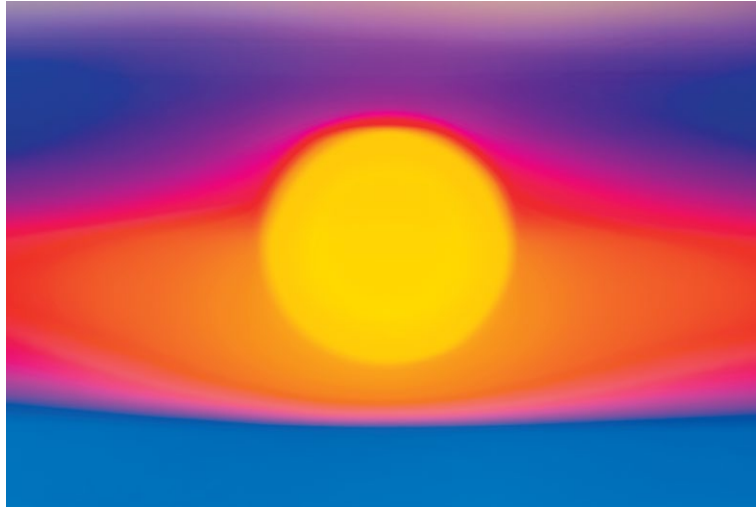

IMPRINT
45 X 60CM $700

DUALITY COLLECTION
BEN WILLIAMS | FINE ART PHOTOGRAPHY

PIGMENT INK ON ARCHIVAL GOLD FIBRE GLOSS 310GSM AND FRAMED ART GLASS
MEASUREMENTS REFERS TO OVERALL FRAMED SIZE
ALL PHOTOS ARE LIMITED EDITION OF 10 TOTAL PRINTS

LUMINOSITY
76 X 106CM $1800