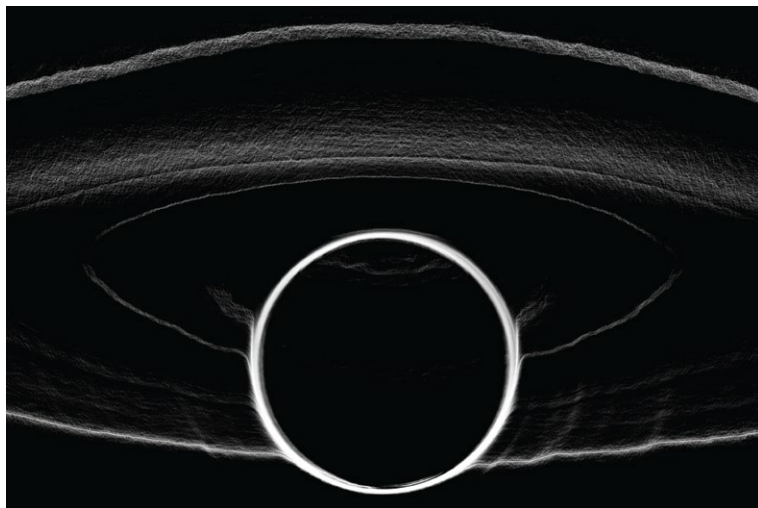

PULSE
76 X 106CM \$1800

ECHOES
45 X 60CM \$700

DUALITY COLLECTION
BEN WILLIAMS | FINE ART PHOTOGRAPHY

PIGMENT INK ON ARCHIVAL GOLD FIBRE GLOSS 310GSM AND FRAMED ART GLASS
MEASUREMENTS REFERS TO OVERALL FRAMED SIZE
ALL PHOTOS ARE LIMITED EDITION OF 10 TOTAL PRINTS

BLOOM
76 X 106CM \$1800

SYVÄ
76 X 106CM \$1800

EVOLUTION
45 X 60CM \$700

SYMPHONY
45 X 60CM \$700

DUALITY COLLECTION
BEN WILLIAMS | FINE ART PHOTOGRAPHY

PIGMENT INK ON ARCHIVAL GOLD FIBRE GLOSS 310GSM AND FRAMED ART GLASS
MEASUREMENTS REFERS TO OVERALL FRAMED SIZE
ALL PHOTOS ARE LIMITED EDITION OF 10 TOTAL PRINTS

RADIANCE
76 X 106CM \$1800

REFRACTION
76 X 106CM \$1800

FALL OUT
45 X 60CM \$700

PATHWAYS
45 X 60CM \$700

DUALITY COLLECTION
BEN WILLIAMS | FINE ART PHOTOGRAPHY

Life's duality lies within the rose...

The red petal
The green stem
The sharp sting of the thorn
The sweet smell of the flower
Life is pain and raw like the thorns and stem
Life is joy and bright like the smell and colour of the bloom