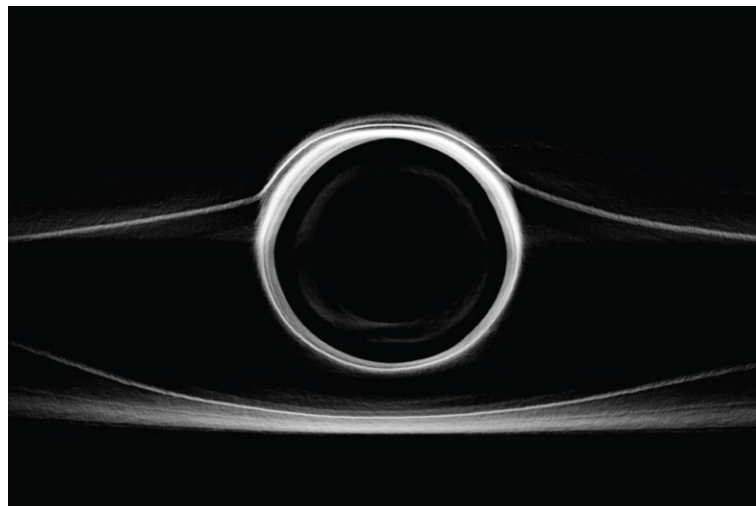

CONCEPTION
76 X 106CM \$1800

IMPRINT
45 X 60CM \$700

DUALITY COLLECTION
BEN WILLIAMS | FINE ART PHOTOGRAPHY

PIGMENT INK ON ARCHIVAL GOLD FIBRE GLOSS 310GSM AND FRAMED ART GLASS
MEASUREMENTS REFERS TO OVERALL FRAMED SIZE
ALL PHOTOS ARE LIMITED EDITION OF 10 TOTAL PRINTS

LUMINOSITY
76 X 106CM \$1800

UNITY
45 X 60CM \$700

DUALITY COLLECTION
BEN WILLIAMS | FINE ART PHOTOGRAPHY

PIGMENT INK ON ARCHIVAL GOLD FIBRE GLOSS 310GSM AND FRAMED ART GLASS
MEASUREMENTS REFERS TO OVERALL FRAMED SIZE
ALL PHOTOS ARE LIMITED EDITION OF 10 TOTAL PRINTS