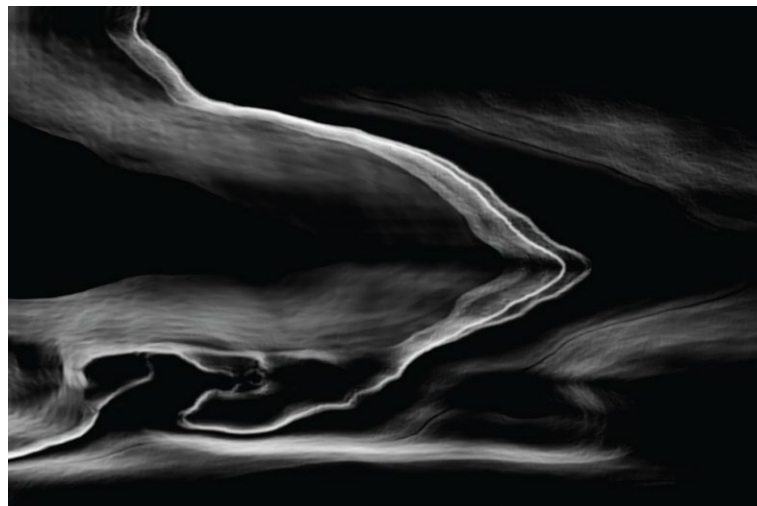

CONCEPTION
76 X 106CM \$1800

IMPRINT
45 X 60CM \$700

DUALITY COLLECTION
BEN WILLIAMS | FINE ART PHOTOGRAPHY

PIGMENT INK ON ARCHIVAL GOLD FIBRE GLOSS 310GSM AND FRAMED ART GLASS
MEASUREMENTS REFERS TO OVERALL FRAMED SIZE
ALL PHOTOS ARE LIMITED EDITION OF 10 TOTAL PRINTS

LUMINOSITY
76 X 106CM \$1800

UNITY
45 X 60CM \$700

DUALITY COLLECTION
BEN WILLIAMS | FINE ART PHOTOGRAPHY

PIGMENT INK ON ARCHIVAL GOLD FIBRE GLOSS 310GSM AND FRAMED ART GLASS
MEASUREMENTS REFERS TO OVERALL FRAMED SIZE
ALL PHOTOS ARE LIMITED EDITION OF 10 TOTAL PRINTS

PULSE
76 X 106CM \$1800

ECHOES
45 X 60CM \$700

DUALITY COLLECTION
BEN WILLIAMS | FINE ART PHOTOGRAPHY

PIGMENT INK ON ARCHIVAL GOLD FIBRE GLOSS 310GSM AND FRAMED ART GLASS
MEASUREMENTS REFERS TO OVERALL FRAMED SIZE
ALL PHOTOS ARE LIMITED EDITION OF 10 TOTAL PRINTS

BLOOM
76 X 106CM \$1800

SYVÄ
76 X 106CM \$1800

EVOLUTION
45 X 60CM \$700

SYMPHONY
45 X 60CM \$700

DUALITY COLLECTION
BEN WILLIAMS | FINE ART PHOTOGRAPHY

PIGMENT INK ON ARCHIVAL GOLD FIBRE GLOSS 310GSM AND FRAMED ART GLASS
MEASUREMENTS REFERS TO OVERALL FRAMED SIZE
ALL PHOTOS ARE LIMITED EDITION OF 10 TOTAL PRINTS