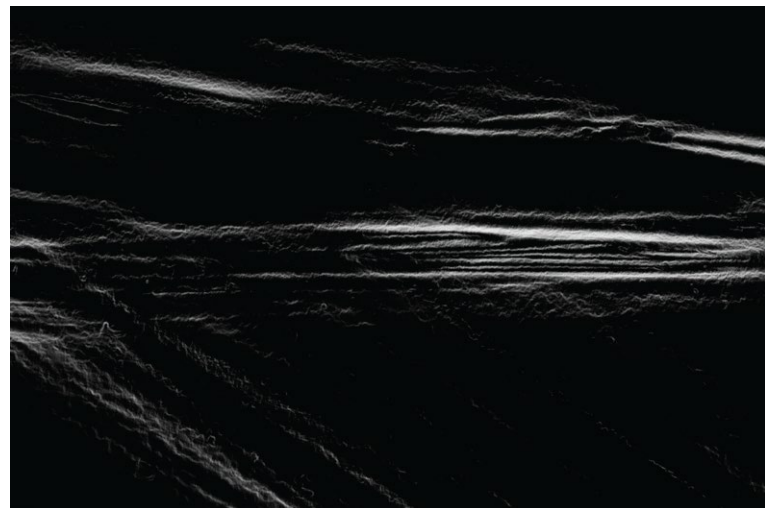

BLOOM
76 X 106CM \$1800

SYVÄ
76 X 106CM \$1800

EVOLUTION
45 X 60CM \$700

SYMPHONY
45 X 60CM \$700

DUALITY COLLECTION
BEN WILLIAMS | FINE ART PHOTOGRAPHY

PIGMENT INK ON ARCHIVAL GOLD FIBRE GLOSS 310GSM AND FRAMED ART GLASS
MEASUREMENTS REFERS TO OVERALL FRAMED SIZE
ALL PHOTOS ARE LIMITED EDITION OF 10 TOTAL PRINTS

RADIANCE
76 X 106CM \$1800

REFRACTION
76 X 106CM \$1800

FALL OUT
45 X 60CM \$700

PATHWAYS
45 X 60CM \$700

DUALITY COLLECTION
BEN WILLIAMS | FINE ART PHOTOGRAPHY

Life's duality lies within the rose...

The red petal
The green stem
The sharp sting of the thorn
The sweet smell of the flower
Life is pain and raw like the thorns and stem
Life is joy and bright like the smell and colour of the bloom