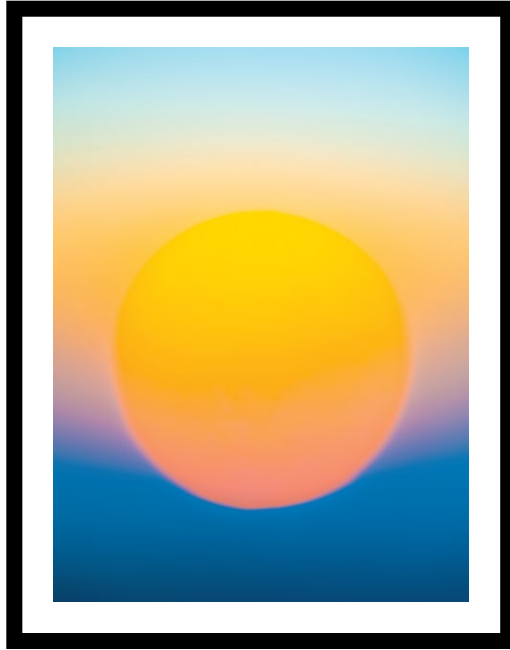

RISE
COLLECTION

BEN WILLIAMS
FINE ART PHOTOGRAPHY

RISE COLLECTION
BEN WILLIAMS | FINE ART PHOTOGRAPHY

PIGMENT INK ON ARCHIVAL GOLD FIBRE GLOSS 310GSM AND FRAMED ART GLASS
MEASUREMENTS REFERS TO OVERALL FRAMED SIZE
ALL PHOTOS ARE LIMITED EDITION OF 10 TOTAL PRINTS

FLITTER
139 X 109CM \$2700

PRECIPICE
76 X 106CM \$1800

RISE COLLECTION
BEN WILLIAMS | FINE ART PHOTOGRAPHY

PIGMENT INK ON ARCHIVAL GOLD FIBRE GLOSS 310GSM AND FRAMED ART GLASS
MEASUREMENTS REFERS TO OVERALL FRAMED SIZE
ALL PHOTOS ARE LIMITED EDITION OF 10 TOTAL PRINTS

FLOATING
76 X 106CM \$1800

EXUBERANCE
76 X 106CM \$1800

RISE COLLECTION
BEN WILLIAMS | FINE ART PHOTOGRAPHY

PIGMENT INK ON ARCHIVAL GOLD FIBRE GLOSS 310GSM AND FRAMED ART GLASS
MEASUREMENTS REFERS TO OVERALL FRAMED SIZE
ALL PHOTOS ARE LIMITED EDITION OF 10 TOTAL PRINTS