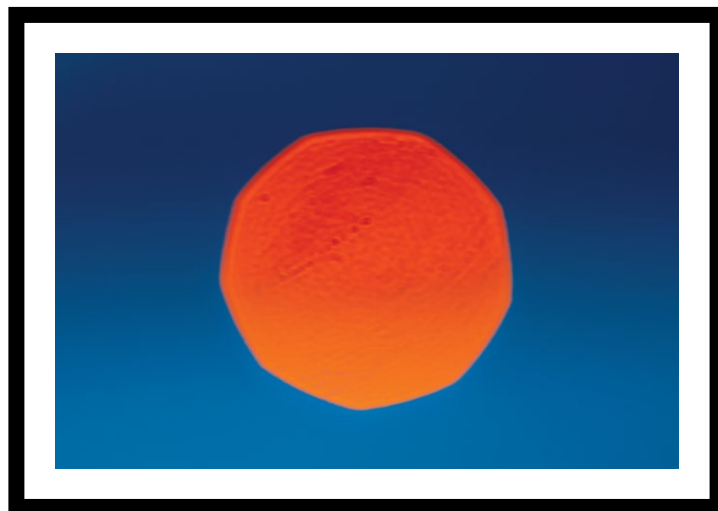

RUMINATE
76 X 106CM $1800