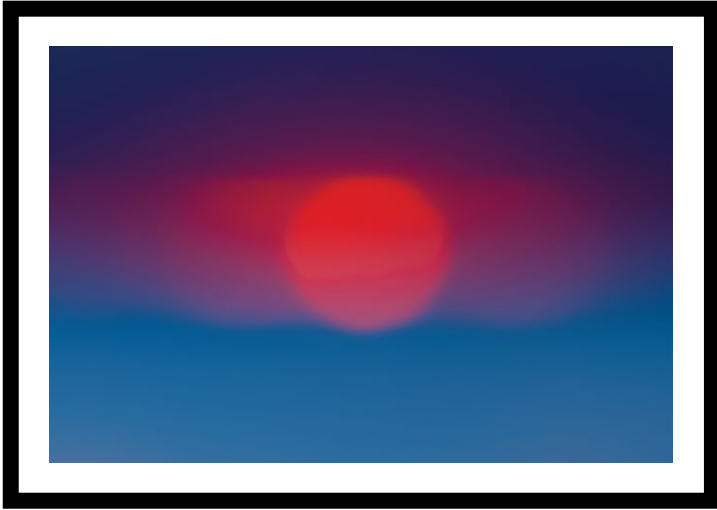

LAHJA
106 X 84CM \$1800

RUMINATE
76 X 106CM \$1800

RISE COLLECTION
BEN WILLIAMS | FINE ART PHOTOGRAPHY

PIGMENT INK ON ARCHIVAL GOLD FIBRE GLOSS 310GSM AND FRAMED ART GLASS
MEASUREMENTS REFERS TO OVERALL FRAMED SIZE
ALL PHOTOS ARE LIMITED EDITION OF 10 TOTAL PRINTS

FLOATING
76 X 106CM \$1800

EXUBERANCE
76 X 106CM \$1800

RISE COLLECTION
BEN WILLIAMS | FINE ART PHOTOGRAPHY

PIGMENT INK ON ARCHIVAL GOLD FIBRE GLOSS 310GSM AND FRAMED ART GLASS
MEASUREMENTS REFERS TO OVERALL FRAMED SIZE
ALL PHOTOS ARE LIMITED EDITION OF 10 TOTAL PRINTS