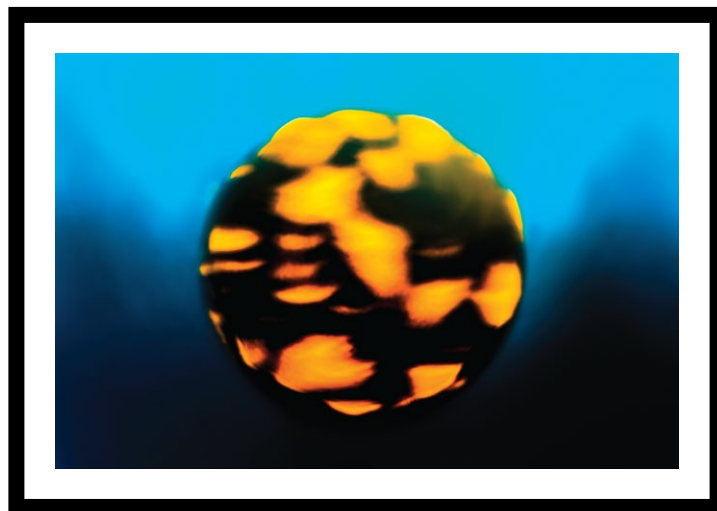

RISE
COLLECTION

BEN WILLIAMS
FINE ART PHOTOGRAPHY

RISE COLLECTION
BEN WILLIAMS | FINE ART PHOTOGRAPHY

PIGMENT INK ON ARCHIVAL GOLD FIBRE GLOSS 310GSM AND FRAMED ART GLASS
MEASUREMENTS REFERS TO OVERALL FRAMED SIZE
ALL PHOTOS ARE LIMITED EDITION OF 10 TOTAL PRINTS

FLITTER
139 X 109CM \$2700

PRECIPICE
76 X 106CM \$1800

RISE COLLECTION
BEN WILLIAMS | FINE ART PHOTOGRAPHY

PIGMENT INK ON ARCHIVAL GOLD FIBRE GLOSS 310GSM AND FRAMED ART GLASS
MEASUREMENTS REFERS TO OVERALL FRAMED SIZE
ALL PHOTOS ARE LIMITED EDITION OF 10 TOTAL PRINTS