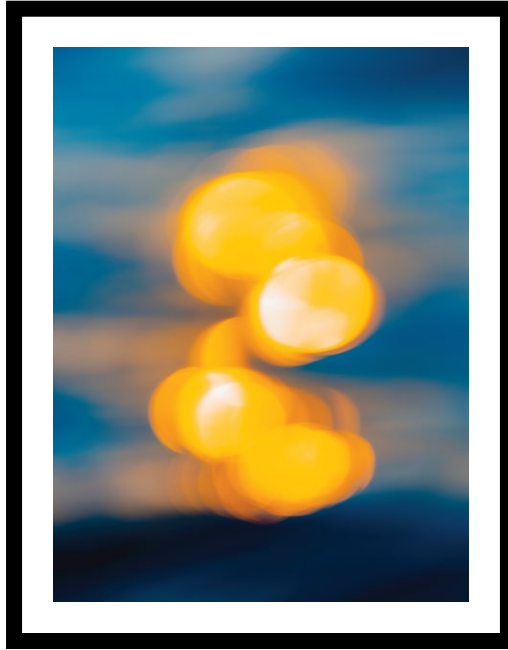

RISE
COLLECTION

BEN WILLIAMS
FINE ART PHOTOGRAPHY

RISE COLLECTION
BEN WILLIAMS | FINE ART PHOTOGRAPHY

PIGMENT INK ON ARCHIVAL GOLD FIBRE GLOSS 310GSM AND FRAMED ART GLASS
MEASUREMENTS REFERS TO OVERALL FRAMED SIZE
ALL PHOTOS ARE LIMITED EDITION OF 10 TOTAL PRINTS

FLITTER
139 X 109CM \$2700

PRECIPICE
76 X 106CM \$1800

RISE COLLECTION
BEN WILLIAMS | FINE ART PHOTOGRAPHY

PIGMENT INK ON ARCHIVAL GOLD FIBRE GLOSS 310GSM AND FRAMED ART GLASS
MEASUREMENTS REFERS TO OVERALL FRAMED SIZE
ALL PHOTOS ARE LIMITED EDITION OF 10 TOTAL PRINTS

FLOATING
76 X 106CM \$1800

EXUBERANCE
76 X 106CM \$1800

RISE COLLECTION
BEN WILLIAMS | FINE ART PHOTOGRAPHY

PIGMENT INK ON ARCHIVAL GOLD FIBRE GLOSS 310GSM AND FRAMED ART GLASS
MEASUREMENTS REFERS TO OVERALL FRAMED SIZE
ALL PHOTOS ARE LIMITED EDITION OF 10 TOTAL PRINTS