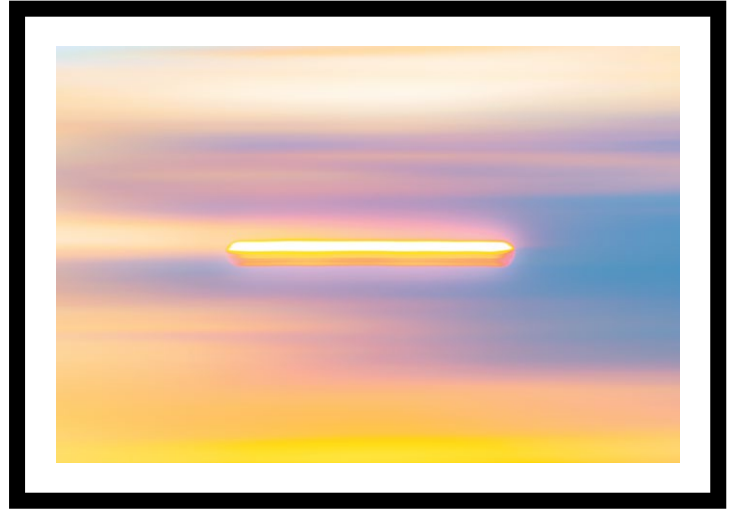

TRANSIENT
76 X 106CM $1800